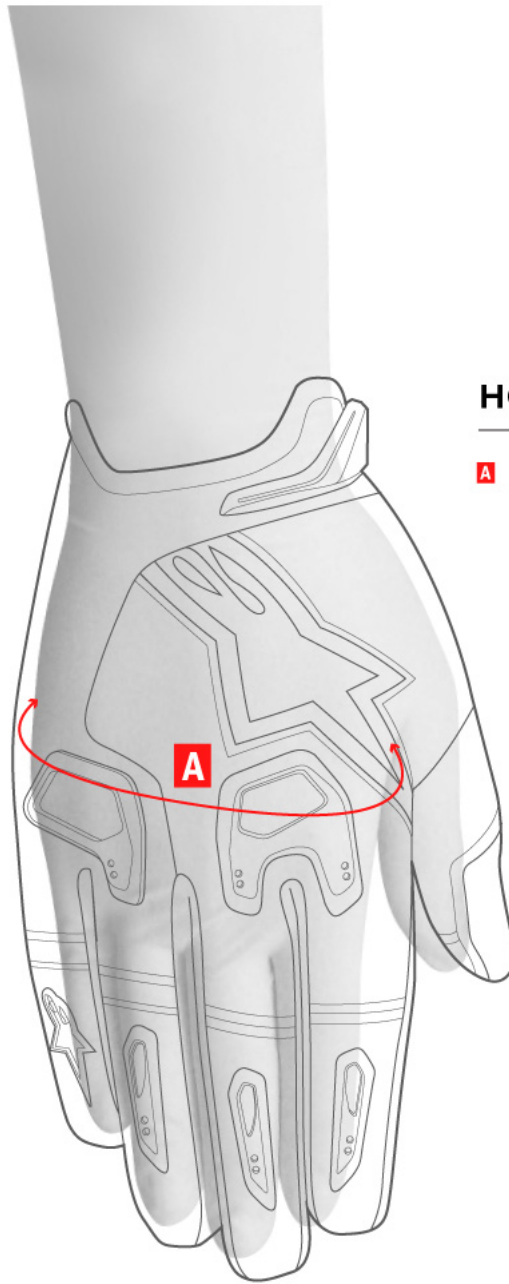

# MEN'S & WOMEN'S MX GLOVE - INTL

## HOW TO MEASURE

**A Hand Circumference:**  
 Wrap a measuring tape around your hand behind the thumb, not including the thumb, keeping the tape snug. Measure both left and right hands and use the larger of the two measurements.

INTERNATIONAL SIZE	XS	S	M	L	XL	XXL
MEN'S HAND CIRCUMFERENCE (INCHES)		7½ - 8	8 - 8½	8½ - 9	9 - 9½	9½ - 10
MEN'S HAND CIRCUMFERENCE (CM)		17.8 - 20.3	20.3 - 21.6	21.6 - 22.9	22.9 - 24.1	24.1 - 25.4
WOMEN'S HAND CIRCUMFERENCE (INCHES)	6½ - 7	7 - 7½	7½ - 8	8 - 8½	8½ - 9	
WOMEN'S HAND CIRCUMFERENCE (CM)	16.5 - 17.8	17.8 - 19	19 - 20.3	20.3 - 21.6	21.6 - 22.9	